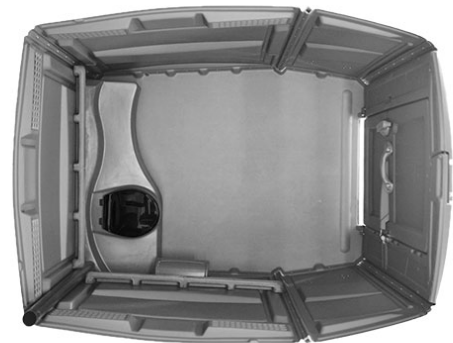

Features

1 unisex wheelchair-accessible unit with toilet, urinal, and 2-roll toilet paper dispenser.

LUXURY RESTROOMS

VIP Luxury Restrooms
www.vipluxuryrestrooms.com

1-888-ILUVVIP (1-888-458-8847)
info@viplr.com