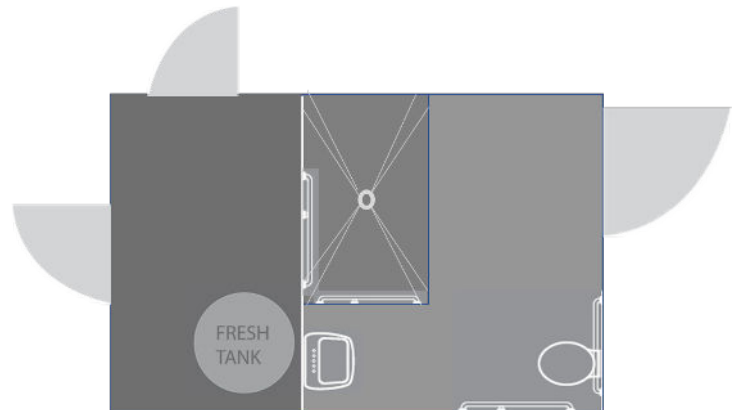

Single ADA Combo Trailer

(Single Station ADA Shower Restroom Combo Trailer)

The 12-foot, Single Station ADA shower/restroom combination trailer has everything you want. A complete, wheelchair accessible bathroom along with a shower to change and get ready for a big event.

Specifications

Length: 12' Box, 17' w/ Tongue

Width: 8'5"

Height: 9'5"

Weight: 6950 lbs.

Wheels: 16" aluminum

Waste Tank: 125 gallons

Freshwater: 200 gallons

Additional Water Supply: 1 standard 3/4-inch garden hose connection

Features

1 private ADA-compliant, wheelchair-accessible restroom w/ shower stall, flushing porcelain toilet & sink

LUXURY RESTROOMS

VIP Luxury Restrooms
www.vipluxuryrestrooms.com