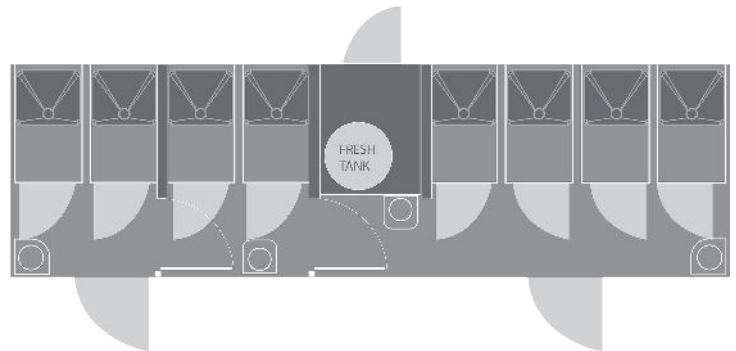

8-Stall Flex Shower Trailer

(8-stall 2-door Flex Shower Suites - 8x28-8 Spa)

The 8-Station Flex shower trailer offers you and your guests unequaled flexibility as well as many unique features. It can be configured for male/female use in a 4+4 or 2+6 floor plan, or as an 8 shower arrangement depending on gender requirements. And each shower stall has a changing area, shower and private lock.

Specifications

- Length:** 28' Box, 33' w/ Tongue
- Width:** 8'5", 10'6" w/ Steps Down
- Height:** 11'6" including AC
- Weight:** 11450 lbs.
- Wheels:** 16" aluminum
- Waste Tank:** 1150 gallons
- Freshwater:** 200 gallons
- Additional Water Supply:** 1 standard 3/4-inch garden hose connection