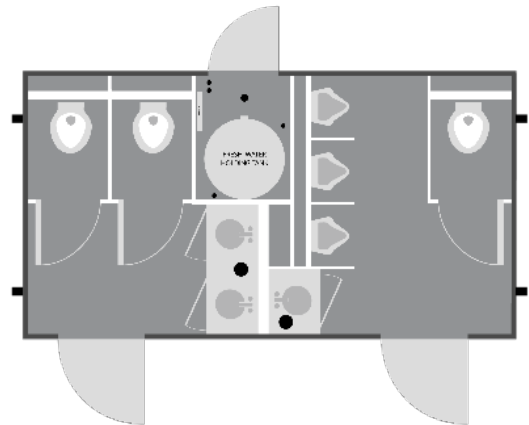

# 6-Stall Luxury Restroom Trailer

(6-stall 2-door Spa Series - 8x17-2 Spa)

Introducing the perfect mid-size 17-foot 6-station restroom trailer. This luxury restroom trailer is ideal for events between 400-450 guests. The spacious and open floor plan allows for traffic to move quickly in and out, reducing long wait lines. It's unique size makes it easy to pull and easy to maneuver into place.

## Specifications

**Length:** 17' Box, 22' w/ Tongue

**Width:** 8'5", 9'6" w/ Steps Down

**Height:** 11'8" including AC

**Weight:** 7121 lbs.

**Wheels:** 16" aluminum

**Waste Tank:** 525 gallons

**Freshwater:** 200 gallons

**Additional Water Supply:** 1 standard 3/4-inch garden hose connection

## **Women's**

2 private stalls w/  
hands-free flushing  
porcelain toilets, 2  
stainless steel basin  
sinks