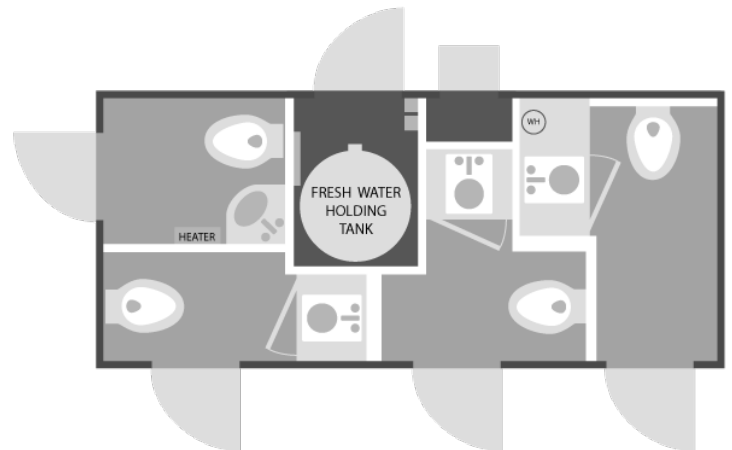

## 4-Stall 4-Door Restroom Trailer

(4-stall 4-door Spa Series - 6x14-4 Spa)

This spacious 4-Door, 4-Station restroom trailer has a delightful interior and enough capacity to provide up to 350 guests, a true first-class experience. The restroom trailer's soft interior colors and individual floor design create a wonderful experience for guests. It is a refreshing atmosphere away from the noise and crowds.

### Specifications

**Length:** 14' Box, 19' w/ Tongue

**Width:** 6', 7'6" w/ Steps Down

**Height:** 11'3" including AC

**Weight:** 7121 lbs.

**Wheels:** 16" aluminum

**Waste Tank:** 440 gallons

**Freshwater:** 200 gallons

**Additional Water Supply:** 1 standard 3/4-inch garden hose connection

### **Women's**

2 private rooms w/  
hands-free flushing  
porcelain toilet each  
with stainless steel  
basin sink