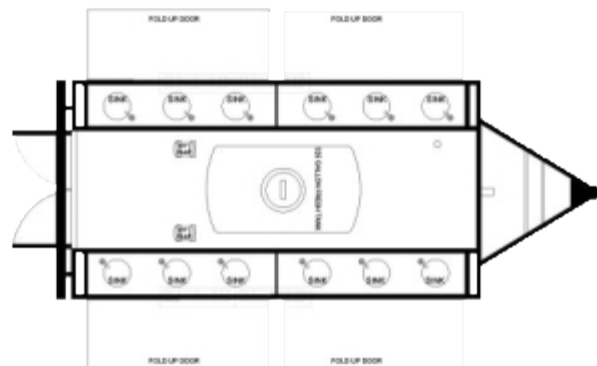

# 12-Station Hand Washing Trailer

(12-Station Hand Wash Sink Trailer)

The twelve station hand washing trailer has 6 sinks on each side of the trailer. Along with sinks there are stainless steel mirrors and soap dispensers mounted in open sides.

## Specifications

**Length:** 15' Box, 20'5" w/ Tongue

**Width:** 8'5"

**Height:** 9'2"

**Weight:** 6580 lbs.

**Wheels:** 16"

**Waste Tank:** 555 gallons

**Freshwater:** 400 gallons

**Additional Water Supply:** 1 standard 3/4-inch garden hose connection