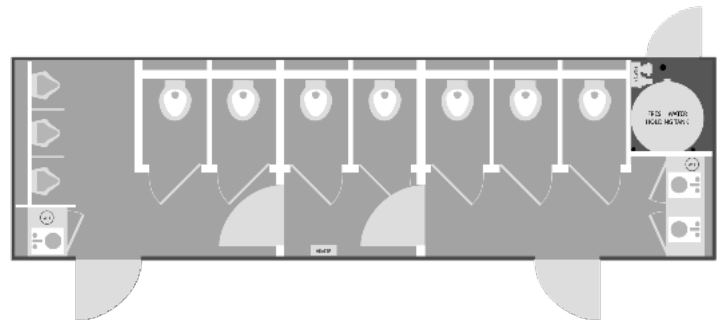

# 10-Stall Flex Restroom Trailer

(10-stall 2-door Flex Restroom Trailer - 8x29-10 Flex)

The 10-Station Flex Restroom Trailer offers you and your guests unequalled flexibility as well as many unique features. It can be configured for male/female use in a 5+5 or 3+7 floor plan, or as a 10 station arrangement depending on gender requirements. With the ability to adjust the amount of restrooms per side, you can cater events that have more attendees of one gender.

## Specifications

**Length:** 29' Box, 32' 6" w/ Tongue

**Width:** 8'5", 12'2" w/ Steps Down

**Height:** 11'5.5" including AC

**Weight:** 11980 lbs.

**Wheels:** 16" aluminum

**Waste Tank:** 1025 gallons

**Freshwater:** 300 gallons

**Additional Water Supply:** 1 standard 3/4-inch garden hose connection

## **Women's**

3|5 spacious, private stalls w/ hands-free flushing porcelain toilets, 2 stainless steel basin sinks