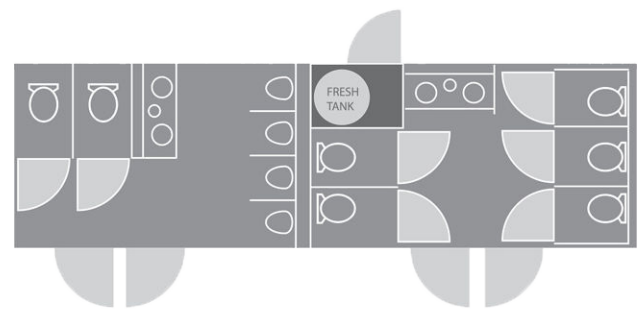

11-Station Luxury Restroom Trailer

(11-stall 2-door Millenium Series - 8x28-2 Spa)

Our beautiful 28-foot, eleven-station VIP luxury restroom trailer for high traffic events has 5 private stalls and 2 sinks for the women and 4 urinals, 2 stalls and 2 sinks for the men. Both the men's and women's areas are equipped with an entrance and exit door to create a safe, even flow of traffic. And the common areas are very large and spacious, giving your guests a comfortable environment to share.

Specifications

- Length:** 28' Box, 33' w/ Tongue
- Width:** 8'6", 12'6" w/ Steps Down
- Height:** 11'6" including AC
- Weight:** 11450 lbs.
- Wheels:** 16" aluminum
- Waste Tank:** 1150 gallons
- Freshwater:** 200 gallons
- Additional Water Supply:** 1 standard 3/4-inch garden hose connection

Women's

5 spacious, private stalls w/ hands-free flushing porcelain toilets, 2 stainless steel basin sinks

Men's

4 porcelain urinals, 2 hands-free flushing porcelain toilets, 2 stainless steel basin sinks